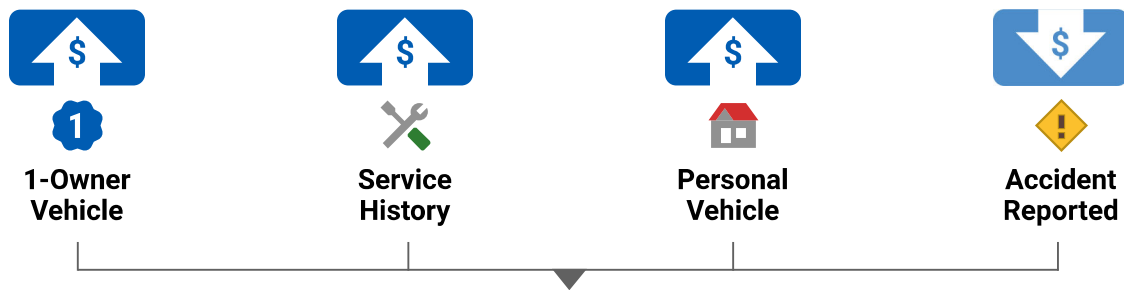

CARFAX History-Based Value Report

History events affecting this vehicle's value

\$6,580 Retail Value

Vehicle History Report™

US \$44.99

2005 CHRYSLER TOWN AND COUNTRY

VIN: 1C4GP45R05B299266
 VAN
 3.3L V6 F OHV 24V
 GASOLINE
 FRONT WHEEL DRIVE