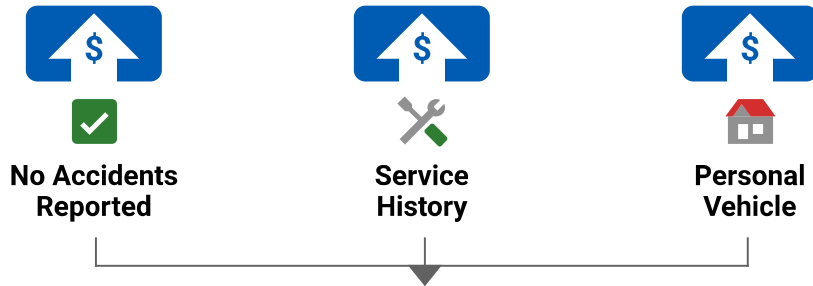

History-Based Value Report

History events affecting this vehicle's value

\$7,170 Retail Value

Vehicle History Report™

US \$44.99

**2015 MITSUBISHI
MIRAGE ES**

VIN: ML32A4HJ3FH007337
HATCHBACK 4 DR
1.2L I3 F DOHC 12V
GASOLINE
FRONT WHEEL DRIVE
Original Window Sticker