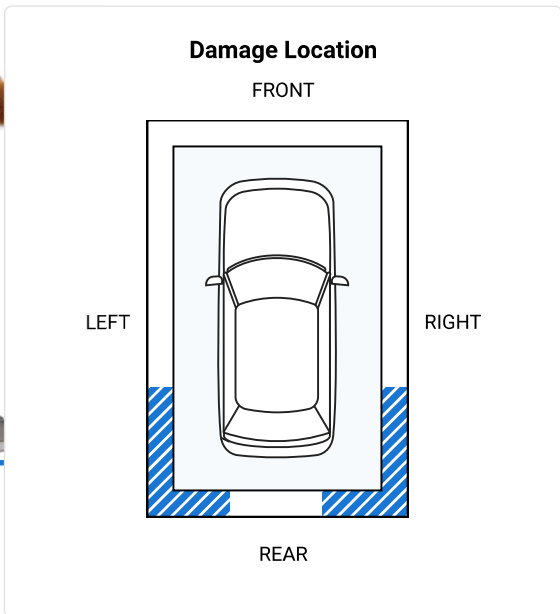

**CARFAX HAS THE MOST ACCIDENT & DAMAGE INFORMATION**

Minor damage is usually cosmetic, including dents or scratches to the vehicle body.

04/15/2016 28,730	Olathe Subaru Olathe, KS 913-780-0400 olathe.subaru.com/ ★ 4.8 / 5.0 84 Verified Reviews	 <b>Vehicle serviced</b> Maintenance inspection completed Recommended maintenance performed Electrical system checked Tire condition and pressure checked
07/06/2016	Kansas Motor Vehicle Dept. Olathe, KS Title #AA2004146	<b>Registration issued or renewed</b> Loan or lien reported
08/15/2016 35,584	JC's Speedy Lube Mission, KS 913-432-5823 ★ 4.5 / 5.0 15 Verified Reviews	 <b>Vehicle serviced</b> Tires rotated Tire(s) balanced Tire condition and pressure checked Tire(s) replaced Tire pressure monitoring system checked