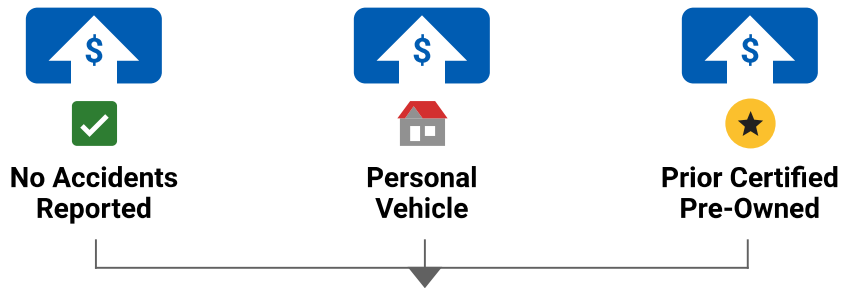

History-Based Value Report

History events affecting this vehicle's value

\$8,410 Retail Value

Vehicle History Report™

US \$44.99

2010 CHRYSLER SEBRING LIMITED

VIN: 1C3BC6EV8AN122640
 CONVERTIBLE
 3.5L V6 F SOHC 24V
 GASOLINE
 FRONT WHEEL DRIVE